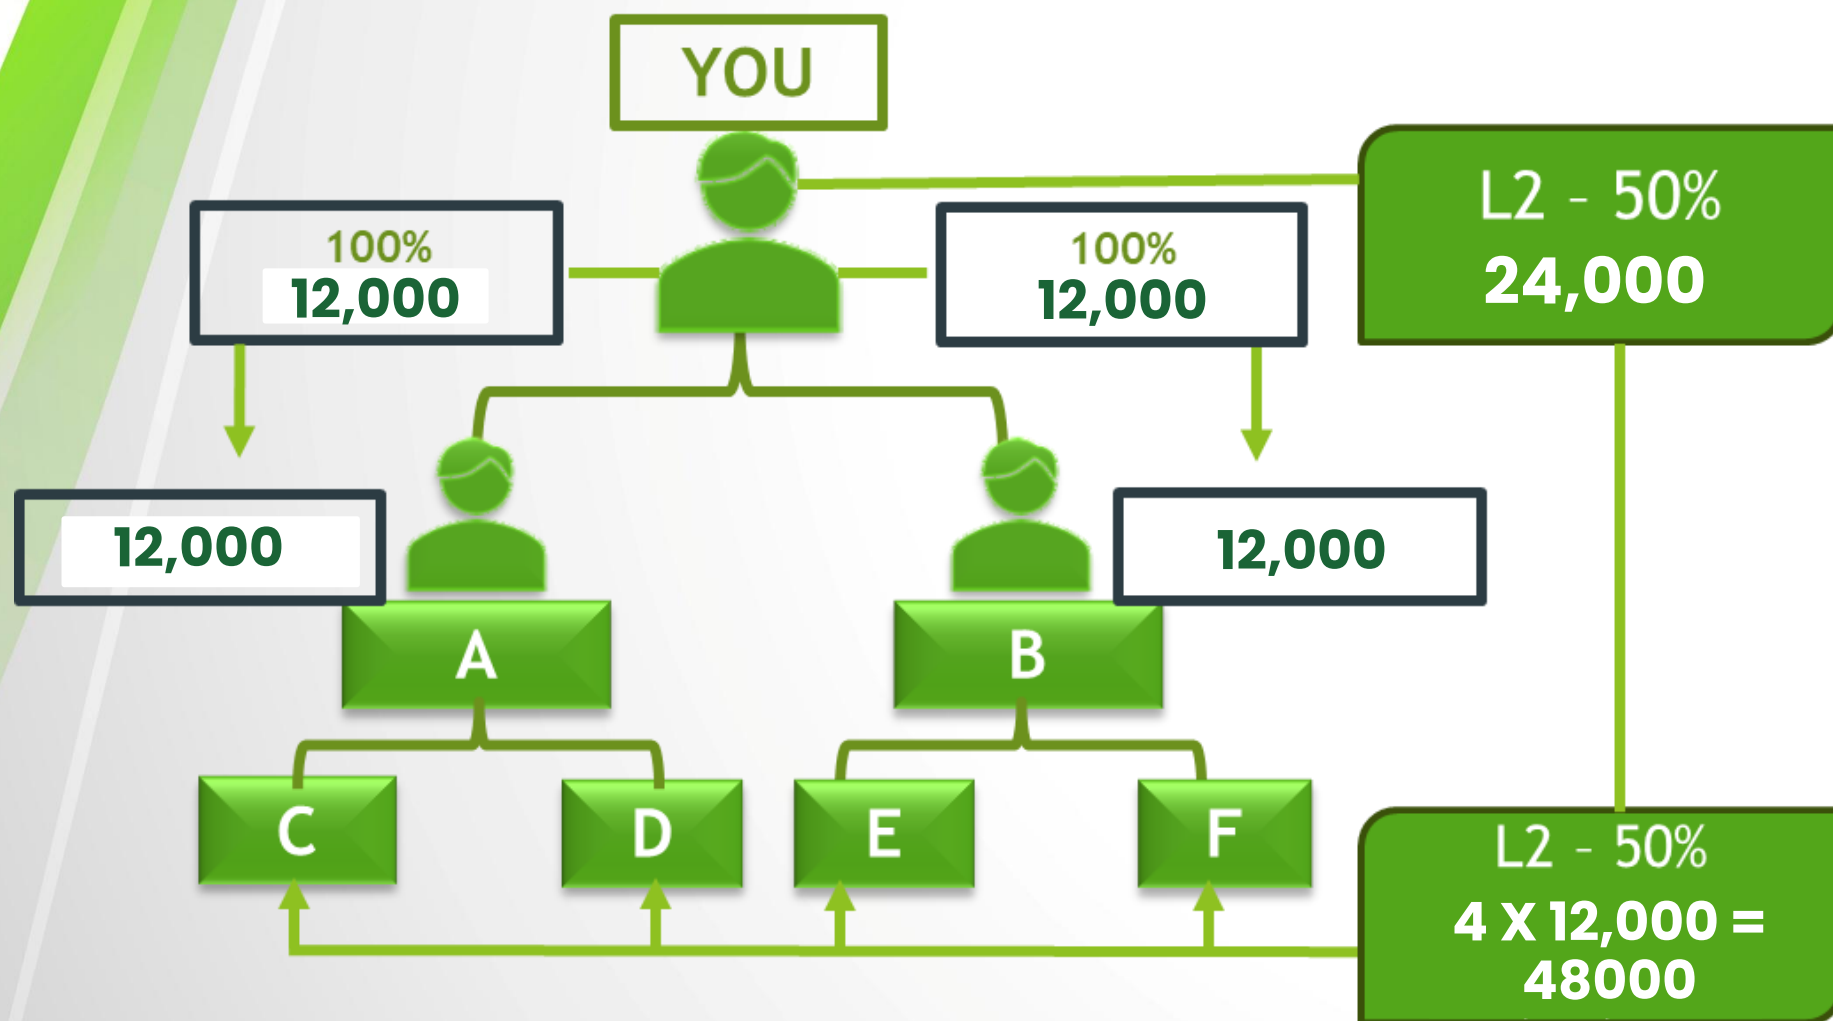

3. PROPOSER MATCHING BONUS 150%

150% OF
PROPOSER
MATCHING
BONUS

FIRST LEVEL
100% &
SECOND
LEVEL 50%

IF YOUR FIRST LEVEL 2 DIRECT EARN
12,000 = YOU ALSO GET 12,000 X 2
YOU GET 100% - 24,000 PER DAY AND
IF YOUR SECOND LEVEL
4 PEOPLE EARN = 12,000
YOU ALSO GET 50% -
6000 X 4 = 24,000 PER DAY

- FOR 100% LEVEL 1 - INCOME 15000 BV : 15000 BV & FOR
- LEVEL 2 - INCOME 30000 BV : 30000 BV